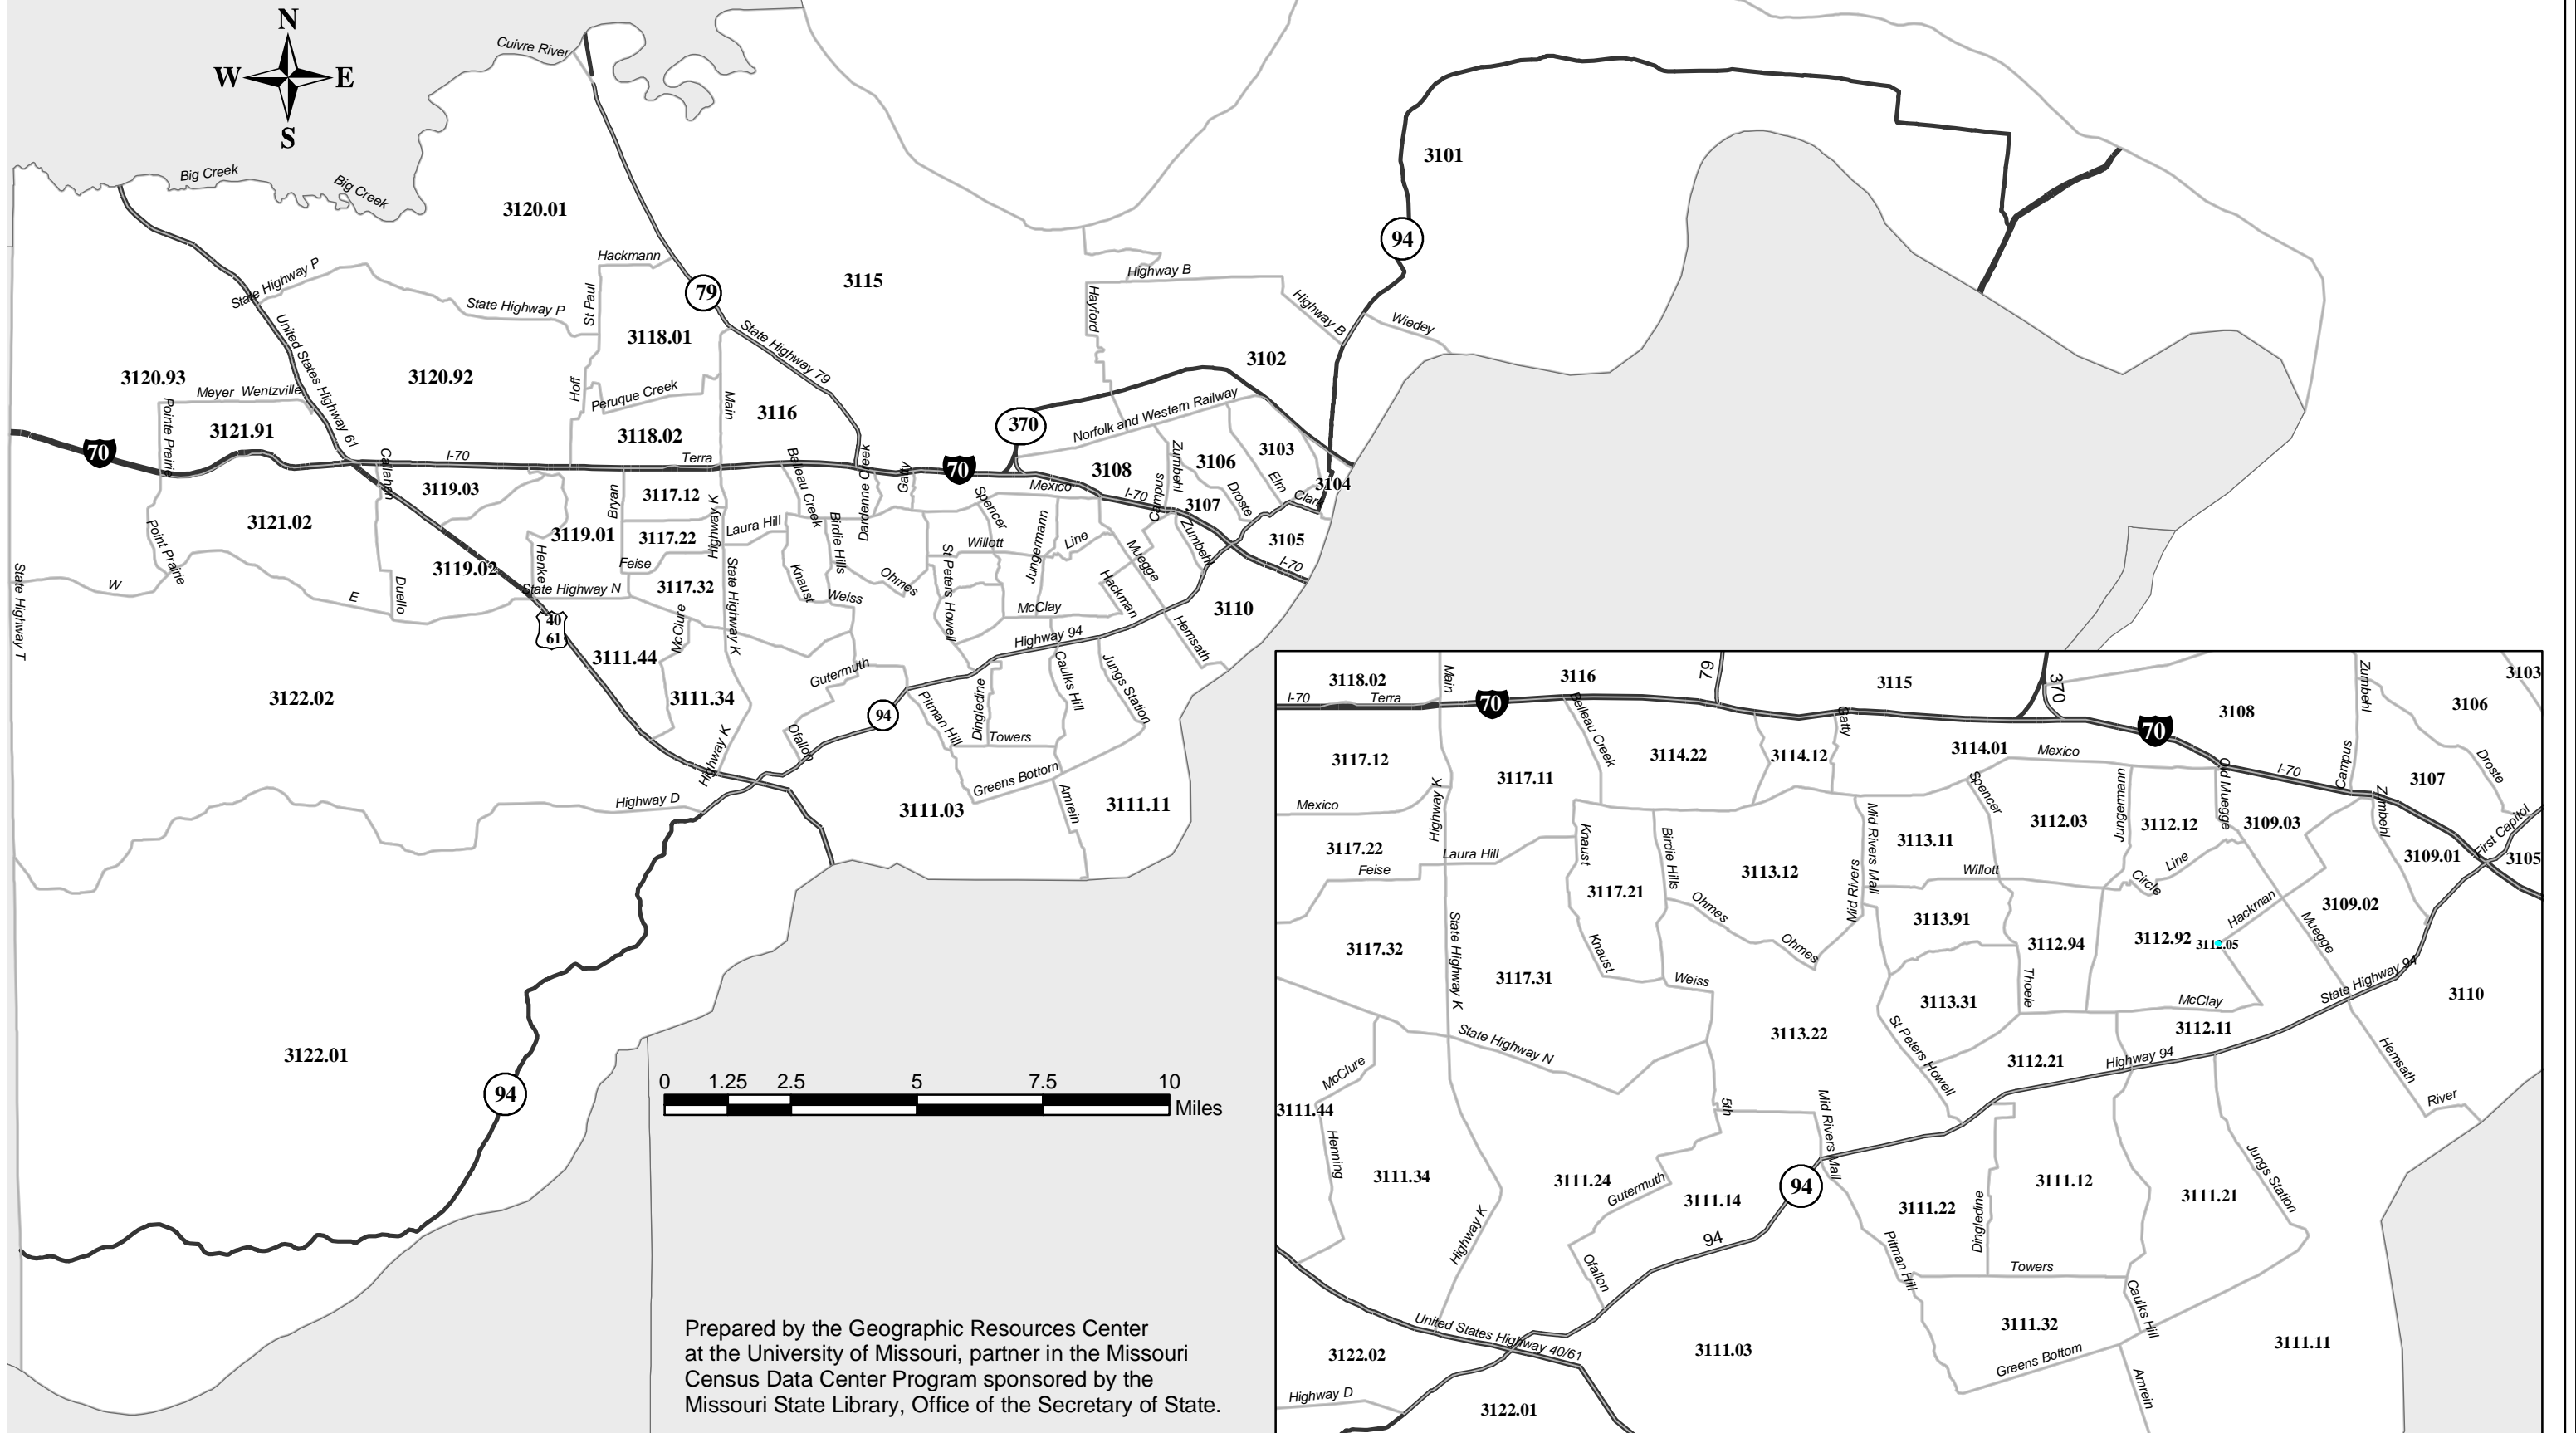

# St. Charles County, Missouri

## 2000 Census Tracts

Prepared by the Geographic Resources Center at the University of Missouri, partner in the Missouri Census Data Center Program sponsored by the Missouri State Library, Office of the Secretary of State.